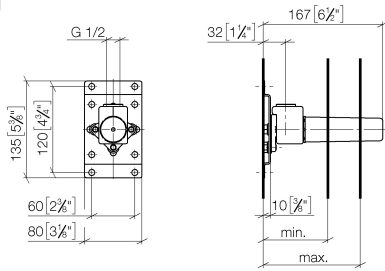

Shower head

28 504 979

- 180-210 mm projection
- ball-joint pivotable through 30°
- normal flow
- with anti-scale system
- spray head Ø 100mm
- rosette Ø 55 mm
- 1/2" connection
- This product can help a building to meet requirements of Green Building Rating Systems, e.g. LEED®, BREEAM®, DGNB

Hand shower set with integrated shower holder

27 802 660

- normal flow
- with anti-scale system
- 3/8" shower outlet
- metal shower hose 1250mm with integrated anti-twist protection
- rosette Ø 60 mm
- 1/2" connection
- max. flow 15 l/min
- WRAS: 1912049

Drybox Concealed single-lever mixer with and without diverter

#Error

- Dimensions 300 x 400 x 80 mm
- brushed stainless steel cover
- stainless steel casing
- Overflow is part of the scope of delivery.

Drybox Concealed single-lever mixer with and without diverter

Recommended miscellaneous

Leak protection 1/2"

12 010 970 90

Concealed wall elbow

#Error

mm [inches]

	min	max
CL. 1	90 [3 1/2"]	163 [6 3/8"]
CL. 2	68 [2 5/8"]	135 [5 3/8"]
Domicil	90 [3 1/2"]	163 [6 3/8"]
Gentle	90 [3 1/2"]	163 [6 3/8"]
IMO	90 [3 1/2"]	163 [6 3/8"]
Lissé	90 [3 1/2"]	163 [6 3/8"]
MEM	90 [3 1/2"]	163 [6 3/8"]
Symetrics	90 [3 1/2"]	163 [6 3/8"]
Vaia	90 [3 1/2"]	163 [6 3/8"]