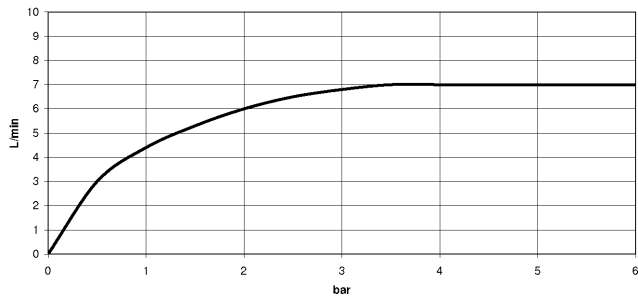

Shower head

28 504 979

- 180-210 mm projection
- ball-joint pivotable through 30°
- normal flow
- with anti-scale system
- spray head Ø 100mm
- rosette Ø 55 mm
- 1/2" connection
- This product can help a building to meet requirements of Green Building Rating Systems, e.g. LEED®, BREEAM®, DGNB

Recommended miscellaneous

Concealed wall elbow

35 085 970 90

- min. recess depth 90 mm
- max. recess depth 163 mm

Shower head

28 504 979

mm [inches]

Flow rate chart