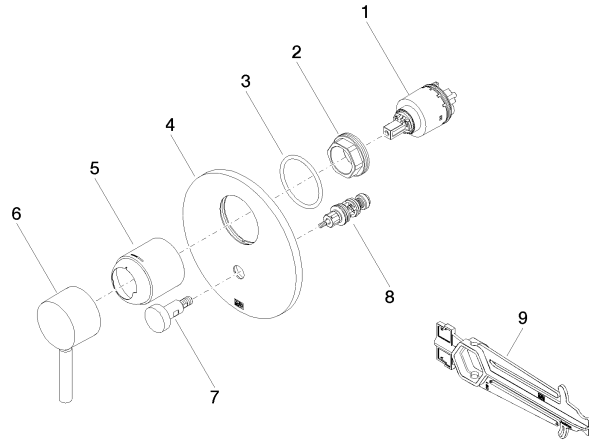

Shower head

28 504 979

- 180-210 mm projection
- ball-joint pivotable through 30°
- normal flow
- with anti-scale system
- spray head Ø 100mm
- rosette Ø 55 mm
- 1/2" connection
- This product can help a building to meet requirements of Green Building Rating Systems, e.g. LEED®, BREEAM®, DGNB

Hand shower set with integrated shower holder

27 802 660

- normal flow
- with anti-scale system
- 3/8" shower outlet
- metal shower hose 1250mm with integrated anti-twist protection
- rosette Ø 60 mm
- 1/2" connection
- max. flow 15 l/min
- WRAS: 1912049

27 802 660

mm [inches]

Flow rate chart

Hand shower set with integrated shower holder

27 802 660

Spare parts list

No.	Item Number	Name	Quantity used	Delivery time
1	28 019 979-06	Hand shower	1	10
2	28 490 660-06	Wall elbow with integrated shower holder	1	10
3	90 30 02 072 00-06	Metal shower hose 1/2" x 3/8" x 1250 mm	1	10
4	09 14 20 026 90	seal	1	2

36 120 660

mm [inches]

Flow rate chart

Concealed single-lever mixer with diverter

36 120 660

Spare parts list

No.	Item Number	Name	Quantity used	Delivery time
1	90 15 05 039 00 90	cartridge	1	2
2	09 24 04 448 90	nut	1	2
3	09 14 10 084 90	seal	1	2
4	09 11 02 261-06	plate	1	10
5	09 11 02 260-06	sleeve	1	10
6	90 20 66 004 00-06	handle	1	10
7	90 31 09 139 00-06	pull-rod	1	10
8	90 21 34 081 00 90	diverter	1	2
9	09 30 09 064 90	key	1	2