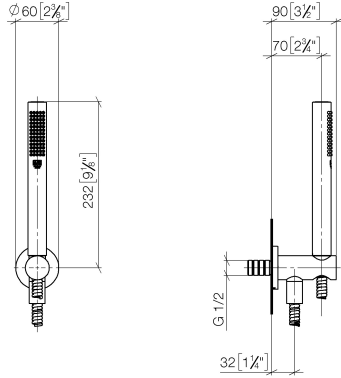

Shower head

28 504 979

- 180-210 mm projection
- ball-joint pivotable through 30°
- normal flow
- with anti-scale system
- spray head Ø 100mm
- rosette Ø 55 mm
- 1/2" connection
- This product can help a building to meet requirements of Green Building Rating Systems, e.g. LEED®, BREEAM®, DGNB

Hand shower set with integrated shower holder

27 802 660

- normal flow
- with anti-scale system
- 3/8" shower outlet
- metal shower hose 1250mm with integrated anti-twist protection
- rosette Ø 60 mm
- 1/2" connection
- max. flow 15 l/min
- WRAS: 1912049

Hand shower set with integrated shower holder

27 802 660

Recommended miscellaneous

Concealed wall elbow

- min. recess depth 90 mm
- max. recess depth 163 mm

35 085 970 90

Hand shower set with integrated shower holder

27 802 660

mm [inches]

Flow rate chart

Hand shower set with integrated shower holder

27 802 660

Spare parts list

No.	Item Number	Name	Quantity used	Delivery time
1	28 019 979-06	Hand shower	1	10
2	28 490 660-06	Wall elbow with integrated shower holder	1	10
3	90 30 02 072 00-06	Metal shower hose 1/2" x 3/8" x 1250 mm	1	10
4	09 14 20 026 90	seal	1	2