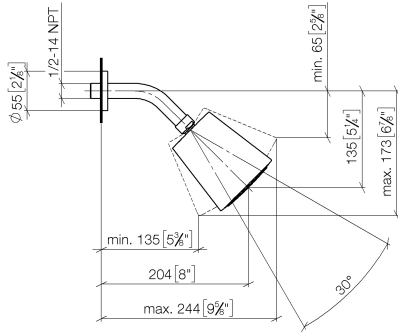

Shower head

28 504 979

- 180-210 mm projection
- ball-joint pivotable through 30°
- normal flow
- with anti-scale system
- spray head Ø 100mm
- rosette Ø 55 mm
- 1/2" connection
- This product can help a building to meet requirements of Green Building Rating Systems, e.g. LEED®, BREEAM®, DGNB

Recommended miscellaneous

Concealed wall elbow

35 085 970 90

- min. recess depth 90 mm
- max. recess depth 163 mm

Shower head

28 504 979

mm [inches]

Flow rate chart

Shower head

28 504 979

Spare parts list

No.	Item Number	Name	Quantity used	Delivery time
1	09 27 22 003-06	rosette	1	10
2	09 14 10 026 90	seal	1	2
3	09 11 03 011-06	connection	1	10
4	09 14 20 002 90	seal	1	60
5	90 12 05 054 00-06	shower	1	10

Hand shower set with integrated shower holder

27 802 660

- normal flow
- with anti-scale system
- 3/8" shower outlet
- metal shower hose 1250mm with integrated anti-twist protection
- rosette Ø 60 mm
- 1/2" connection
- max. flow 15 l/min
- WRAS: 1912049