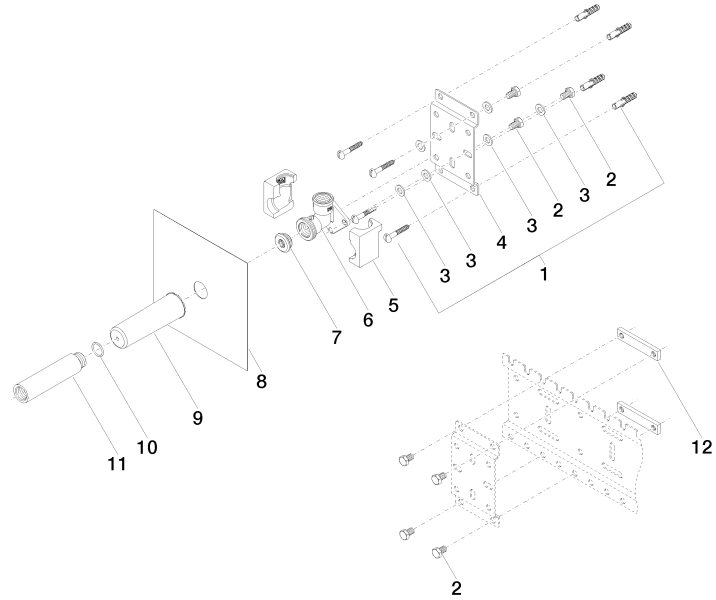

Shower head

28 504 979

- 180-210 mm projection
- ball-joint pivotable through 30°
- normal flow
- with anti-scale system
- spray head Ø 100mm
- rosette Ø 55 mm
- 1/2" connection
- This product can help a building to meet requirements of Green Building Rating Systems, e.g. LEED®, BREEAM®, DGNB

Recommended miscellaneous

Leak protection 1/2"

12 010 970 90

Concealed wall elbow

#Error

mm [inches]

	min	max
CL. 1	90 [3 1/2"]	163 [6 3/8"]
CL. 2	68 [2 5/8"]	135 [5 3/8"]
Domicil	90 [3 1/2"]	163 [6 3/8"]
Gentle	90 [3 1/2"]	163 [6 3/8"]
IMO	90 [3 1/2"]	163 [6 3/8"]
Lissé	90 [3 1/2"]	163 [6 3/8"]
MEM	90 [3 1/2"]	163 [6 3/8"]
Symetrics	90 [3 1/2"]	163 [6 3/8"]
Vaia	90 [3 1/2"]	163 [6 3/8"]

Concealed wall elbow

#Error

Spare parts list

No.	Item Number	Name	Quantity used	Delivery time
1	04 30 31 024 01 90	fixing set	2	2
2	09 30 30 152 90	screw	7	2
3	09 30 11 139 90	disc	6	2
4	09 17 20 094 90	holder	1	2
5	09 11 11 036 90	accessories	1	2
6	09 11 03 041 10 90	connection	1	2
7	04 31 20 006 00 90	plug	1	2
8	04 14 03 072 00 90	gasket kit	1	2
9	09 21 02 102 90	cap	1	2
10	09 14 10 010 90	seal	1	2
11	09 24 03 169 10 90	adaptor	1	2
12	09 17 20 100 90	holder	2	2