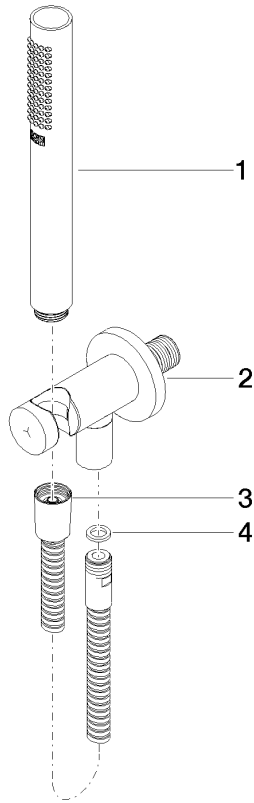

Shower head

28 504 979

- 180-210 mm projection
- ball-joint pivotable through 30°
- normal flow
- with anti-scale system
- spray head Ø 100mm
- rosette Ø 55 mm
- 1/2" connection
- This product can help a building to meet requirements of Green Building Rating Systems, e.g. LEED®, BREEAM®, DGNB

Shower head

28 504 979

Spare parts list

No.	Item Number	Name	Quantity used	Delivery time
1	09 27 22 003-06	rosette	1	10
2	09 14 10 026 90	seal	1	2
3	09 11 03 011-06	connection	1	10
4	09 14 20 002 90	seal	1	60
5	90 12 05 054 00-06	shower	1	10

Hand shower set with integrated shower holder

27 802 660

- normal flow
- with anti-scale system
- 3/8" shower outlet
- metal shower hose 1250mm with integrated anti-twist protection
- rosette Ø 60 mm
- 1/2" connection
- max. flow 15 l/min
- WRAS: 1912049

27 802 660

mm [inches]

Flow rate chart

Hand shower set with integrated shower holder

27 802 660

Spare parts list

No.	Item Number	Name	Quantity used	Delivery time
1	28 019 979-06	Hand shower	1	10
2	28 490 660-06	Wall elbow with integrated shower holder	1	10
3	90 30 02 072 00-06	Metal shower hose 1/2" x 3/8" x 1250 mm	1	10
4	09 14 20 026 90	seal	1	2