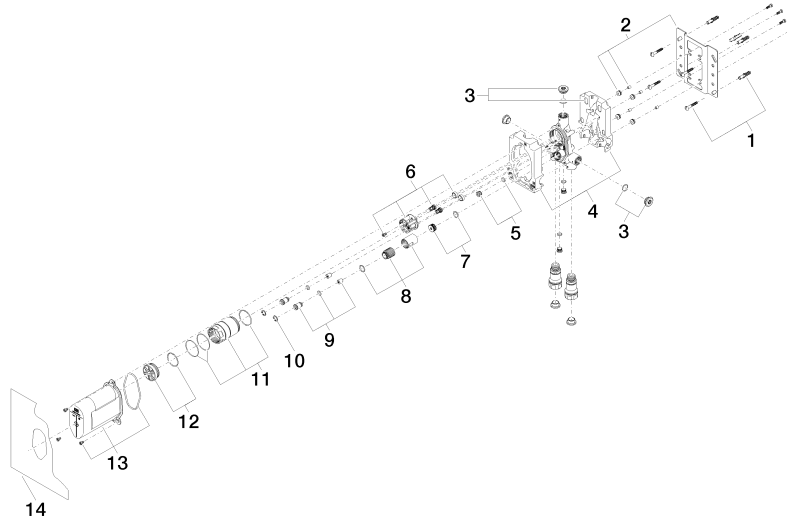

Shower head

28 504 979

- 180-210 mm projection
- ball-joint pivotable through 30°
- normal flow
- with anti-scale system
- spray head Ø 100mm
- rosette Ø 55 mm
- 1/2" connection
- This product can help a building to meet requirements of Green Building Rating Systems, e.g. LEED®, BREEAM®, DGNB

39 121 970 90

Recommended miscellaneous

xGRID Attachment set for integrating in the dry wall construction

12 340 970 90

Required miscellaneous

xGRID Installation track 555 mm

12 360 970 90

Concealed single-lever mixer

#Error

mm [inches]

Flow rate chart

Concealed single-lever mixer

#Error

Spare parts list

No.	Item Number	Name	Quantity used	Delivery time
1	04 30 31 024 01 90	fixing set	2	2
2	04 17 20 128 00 90	holder	1	2
3	04 31 20 006 00 90	plug	2	2
4	09 11 11 058 90	accessories	1	2
5	04 31 20 039 10 90	plug	1	2
6	90 18 40 151 00 90	insert	1	2
7	90 31 20 098 00 90	plug	1	2
8	90 17 01 189 00 90	sleeve	1	2
9	04 24 03 223 00 90	insert	2	2
10	09 16 01 014 90	ring	2	2
11	90 17 01 187 00 90	sleeve	1	2
12	04 31 20 100 00 90	plug	1	2
13	90 21 02 148 00 90	cap	1	2
14	04 14 03 155 00 90	gasket kit	1	2

Drybox Concealed single-lever mixer with and without diverter

#Error

- Dimensions 300 x 400 x 80 mm
- brushed stainless steel cover
- stainless steel casing
- Overflow is part of the scope of delivery.

Drybox Concealed single-lever mixer with and without diverter