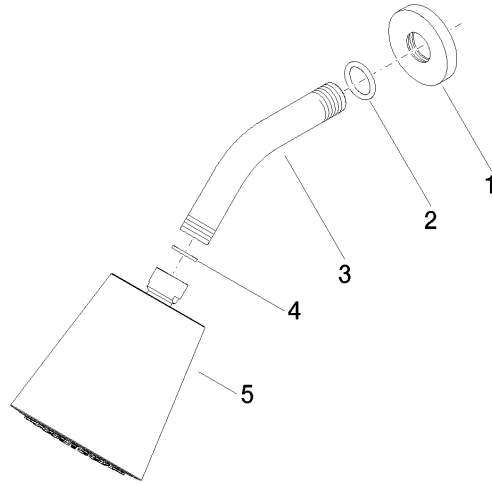

Shower head

28 504 979

- 180-210 mm projection
- ball-joint pivotable through 30°
- normal flow
- with anti-scale system
- spray head Ø 100mm
- rosette Ø 55 mm
- 1/2" connection
- This product can help a building to meet requirements of Green Building Rating Systems, e.g. LEED®, BREEAM®, DGNB

Recommended miscellaneous

Concealed wall elbow

35 085 970 90

- min. recess depth 90 mm
- max. recess depth 163 mm

Shower head

28 504 979

mm [inches]

Flow rate chart

Shower head

28 504 979

Spare parts list

No.	Item Number	Name	Quantity used	Delivery time
1	09 27 22 003-06	rosette	1	10
2	09 14 10 026 90	seal	1	2
3	09 11 03 011-06	connection	1	10
4	09 14 20 002 90	seal	1	60
5	90 12 05 054 00-06	shower	1	10

Hand shower set with integrated shower holder

27 802 660

- normal flow
- with anti-scale system
- 3/8" shower outlet
- metal shower hose 1250mm with integrated anti-twist protection
- rosette Ø 60 mm
- 1/2" connection
- max. flow 15 l/min
- WRAS: 1912049