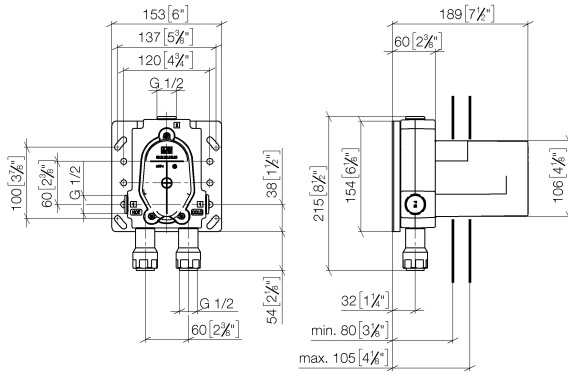

Shower head

28 504 979

- 180-210 mm projection
- ball-joint pivotable through 30°
- normal flow
- with anti-scale system
- spray head Ø 100mm
- rosette Ø 55 mm
- 1/2" connection
- This product can help a building to meet requirements of Green Building Rating Systems, e.g. LEED®, BREEAM®, DGNB

39 121 970 90

Recommended miscellaneous

xGRID Attachment set for integrating in the dry wall construction

12 340 970 90

Required miscellaneous

xGRID Installation track 555 mm

12 360 970 90

Concealed single-lever mixer

#Error

mm [inches]

Flow rate chart

Concealed single-lever mixer

#Error

Spare parts list

No.	Item Number	Name	Quantity used	Delivery time
1	04 30 31 024 01 90	fixing set	2	2
2	04 17 20 128 00 90	holder	1	2
3	04 31 20 006 00 90	plug	2	2
4	09 11 11 058 90	accessories	1	2
5	04 31 20 039 10 90	plug	1	2
6	90 18 40 151 00 90	insert	1	2
7	90 31 20 098 00 90	plug	1	2
8	90 17 01 189 00 90	sleeve	1	2
9	04 24 03 223 00 90	insert	2	2
10	09 16 01 014 90	ring	2	2
11	90 17 01 187 00 90	sleeve	1	2
12	04 31 20 100 00 90	plug	1	2
13	90 21 02 148 00 90	cap	1	2
14	04 14 03 155 00 90	gasket kit	1	2

Drybox Concealed single-lever mixer with and without diverter

#Error

- Dimensions 300 x 400 x 80 mm
- brushed stainless steel cover
- stainless steel casing
- Overflow is part of the scope of delivery.

Drybox Concealed single-lever mixer with and without diverter