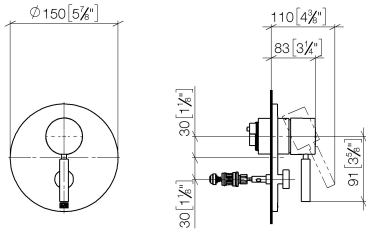

Shower head

28 504 979

- 180-210 mm projection
- ball-joint pivotable through 30°
- normal flow
- with anti-scale system
- spray head Ø 100mm
- rosette Ø 55 mm
- 1/2" connection
- This product can help a building to meet requirements of Green Building Rating Systems, e.g. LEED®, BREEAM®, DGNB

27 802 660

mm [inches]

Flow rate chart

Hand shower set with integrated shower holder

27 802 660

Spare parts list

No.	Item Number	Name	Quantity used	Delivery time
1	28 019 979-06	Hand shower	1	10
2	28 490 660-06	Wall elbow with integrated shower holder	1	10
3	90 30 02 072 00-06	Metal shower hose 1/2" x 3/8" x 1250 mm	1	10
4	09 14 20 026 90	seal	1	2

Required miscellaneous

- Concealed single-lever mixer** 35 020 970 90
- min. recess depth 80 mm
 - max. recess depth 105 mm

Required miscellaneous

- xGRID Installation track 555 mm** 12 360 970 90

Concealed single-lever mixer with diverter

36 120 660

mm [inches]

Flow rate chart

Concealed single-lever mixer with diverter

36 120 660

Spare parts list

No.	Item Number	Name	Quantity used	Delivery time
1	90 15 05 039 00 90	cartridge	1	2
2	09 24 04 448 90	nut	1	2
3	09 14 10 084 90	seal	1	2
4	09 11 02 261-06	plate	1	10
5	09 11 02 260-06	sleeve	1	10
6	90 20 66 004 00-06	handle	1	10
7	90 31 09 139 00-06	pull-rod	1	10
8	90 21 34 081 00 90	diverter	1	2
9	09 30 09 064 90	key	1	2